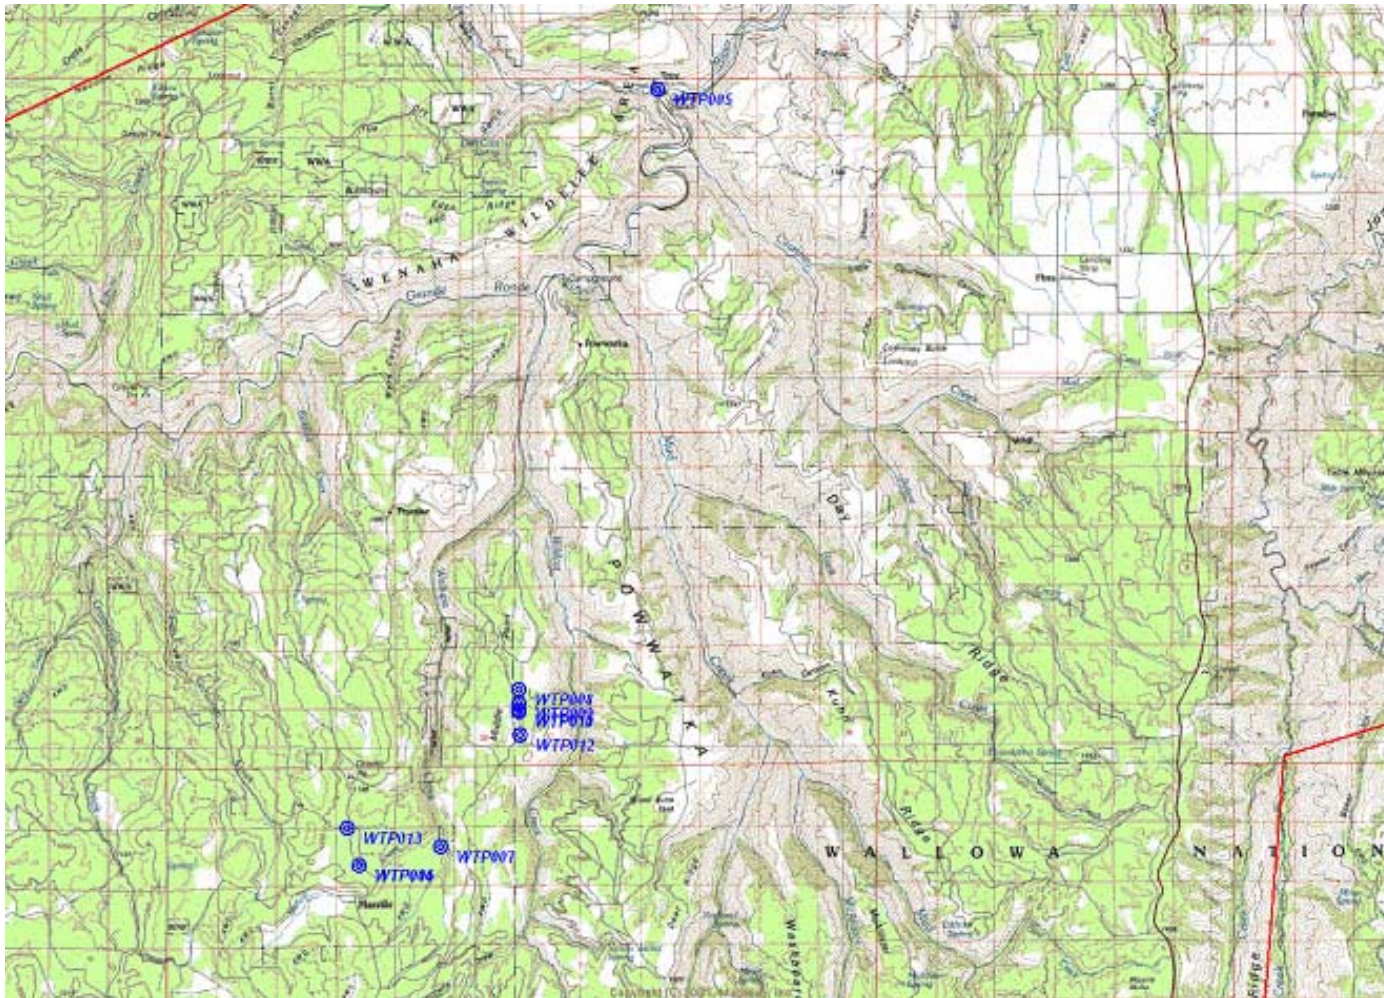

**Wallowa Resources Noxious Weed Bounty Maps 2005-2006**  
**Whitetop Known Distribution**  
Blue markers indicate small patches

Washington – All Known Sites (see following maps for more precise locations)

**Wallowa Resources Noxious Weed Bounty Maps 2005-2006**  
**Whitetop Known Distribution**  
Blue markers indicate small patches

Washington - Rogersburg Area Known Sites

**Wallowa Resources Noxious Weed Bounty Maps 2005-2006**  
**Whitetop Known Distribution**  
Blue markers indicate small patches

Oregon – All Known Sites (see following maps for more precise locations)

**Wallowa Resources Noxious Weed Bounty Maps 2005-2006**  
**Whitetop Known Distribution**  
Blue markers indicate small patches

Oregon - Troy Area Known Sites

**Wallowa Resources Noxious Weed Bounty Maps 2005-2006**  
**Whitetop Known Distribution**  
Blue markers indicate small patches

Oregon - Wildcat Area Known Sites