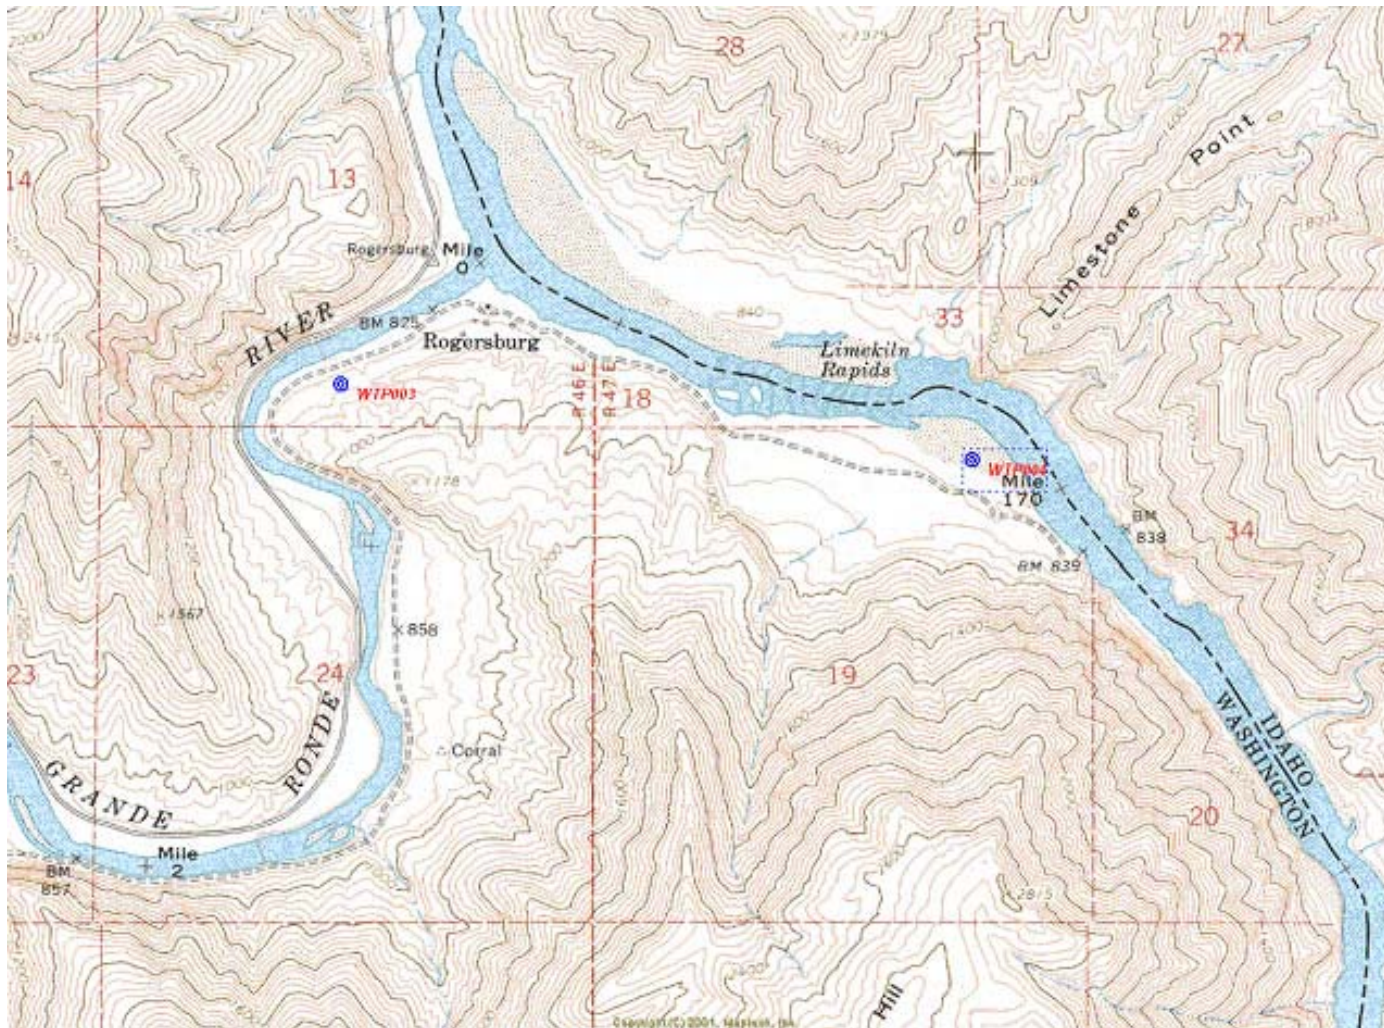

**Wallowa Resources Noxious Weed Bounty Maps 2005-2006**  
**Whitetop Known Distribution**  
Blue markers indicate small patches

Washington – All Known Sites (see following maps for more precise locations)

**Wallowa Resources Noxious Weed Bounty Maps 2005-2006**  
**Whitetop Known Distribution**  
Blue markers indicate small patches

Washington - Rogersburg Area Known Sites

**Wallowa Resources Noxious Weed Bounty Maps 2005-2006**  
**Whitetop Known Distribution**  
Blue markers indicate small patches

Oregon – All Known Sites (see following maps for more precise locations)

**Wallowa Resources Noxious Weed Bounty Maps 2005-2006**  
**Whitetop Known Distribution**  
Blue markers indicate small patches

Oregon - Troy Area Known Sites

**Wallowa Resources Noxious Weed Bounty Maps 2005-2006**  
**Whitetop Known Distribution**  
Blue markers indicate small patches

Oregon - Wildcat Area Known Sites