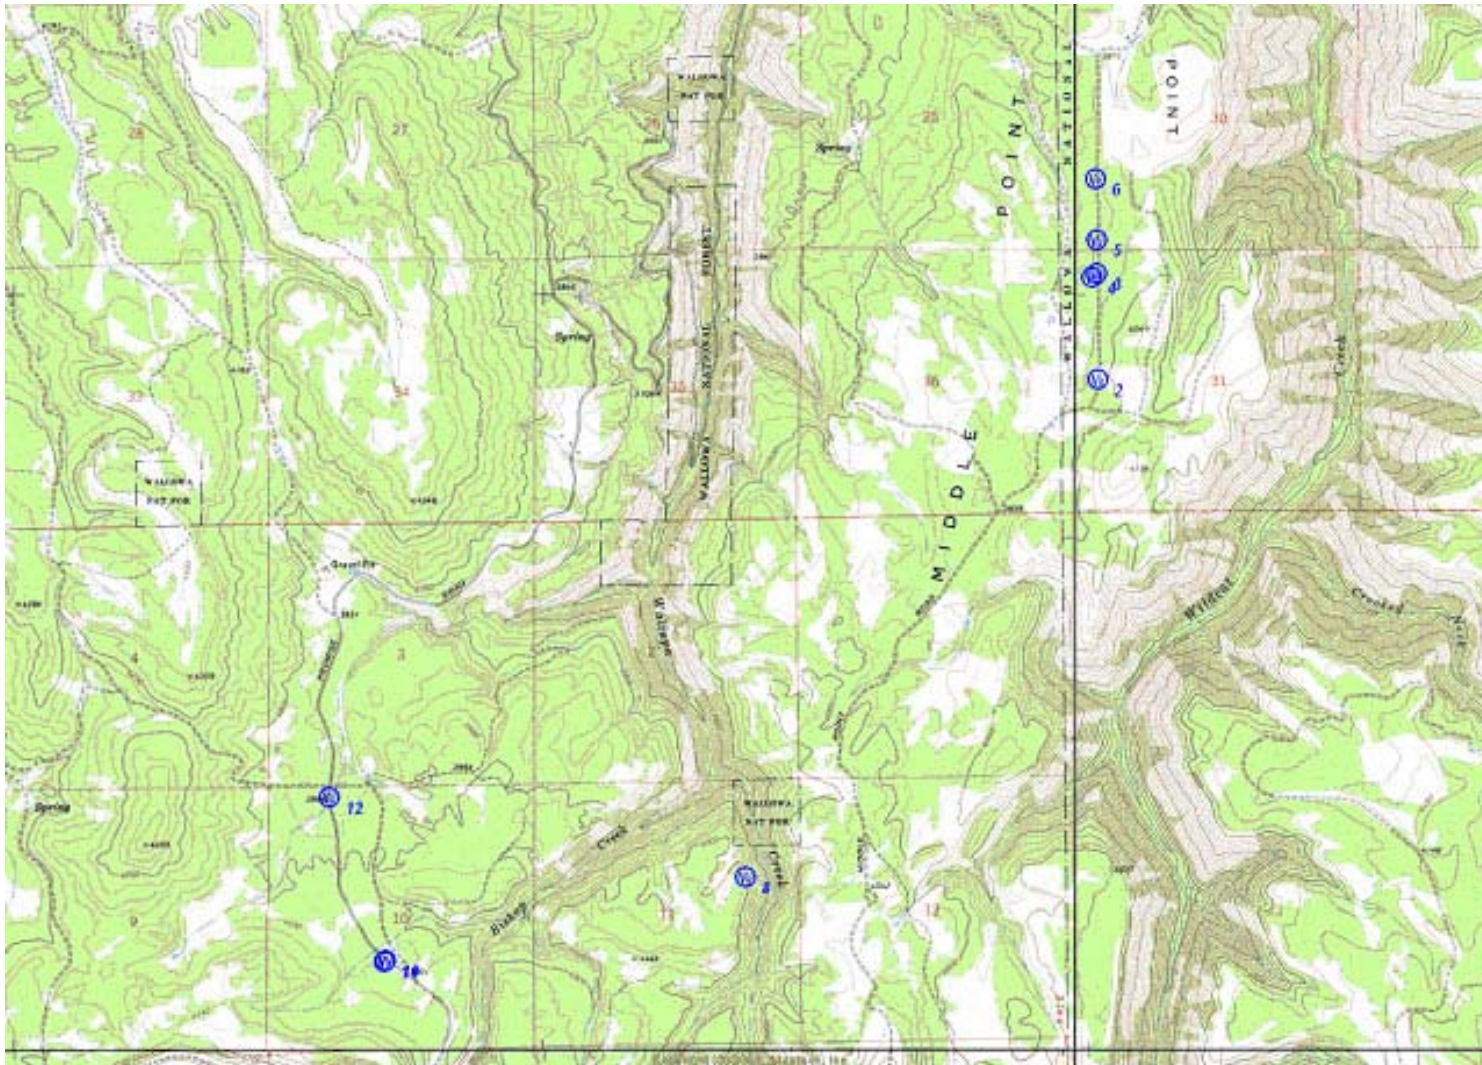

**Wallowa Resources Noxious Weed Bounty Maps 2005-2006**  
**Whitetop Known Distribution**  
Blue markers indicate small patches

Washington – All Known Sites (see following maps for more precise locations)

**Wallowa Resources Noxious Weed Bounty Maps 2005-2006**  
**Whitetop Known Distribution**  
Blue markers indicate small patches

Washington - Rogersburg Area Known Sites

**Wallowa Resources Noxious Weed Bounty Maps 2005-2006**  
**Whitetop Known Distribution**  
Blue markers indicate small patches

Oregon – All Known Sites (see following maps for more precise locations)

**Wallowa Resources Noxious Weed Bounty Maps 2005-2006**  
**Whitetop Known Distribution**  
Blue markers indicate small patches

Oregon - Troy Area Known Sites

**Wallowa Resources Noxious Weed Bounty Maps 2005-2006**  
**Whitetop Known Distribution**  
Blue markers indicate small patches

Oregon - Wildcat Area Known Sites