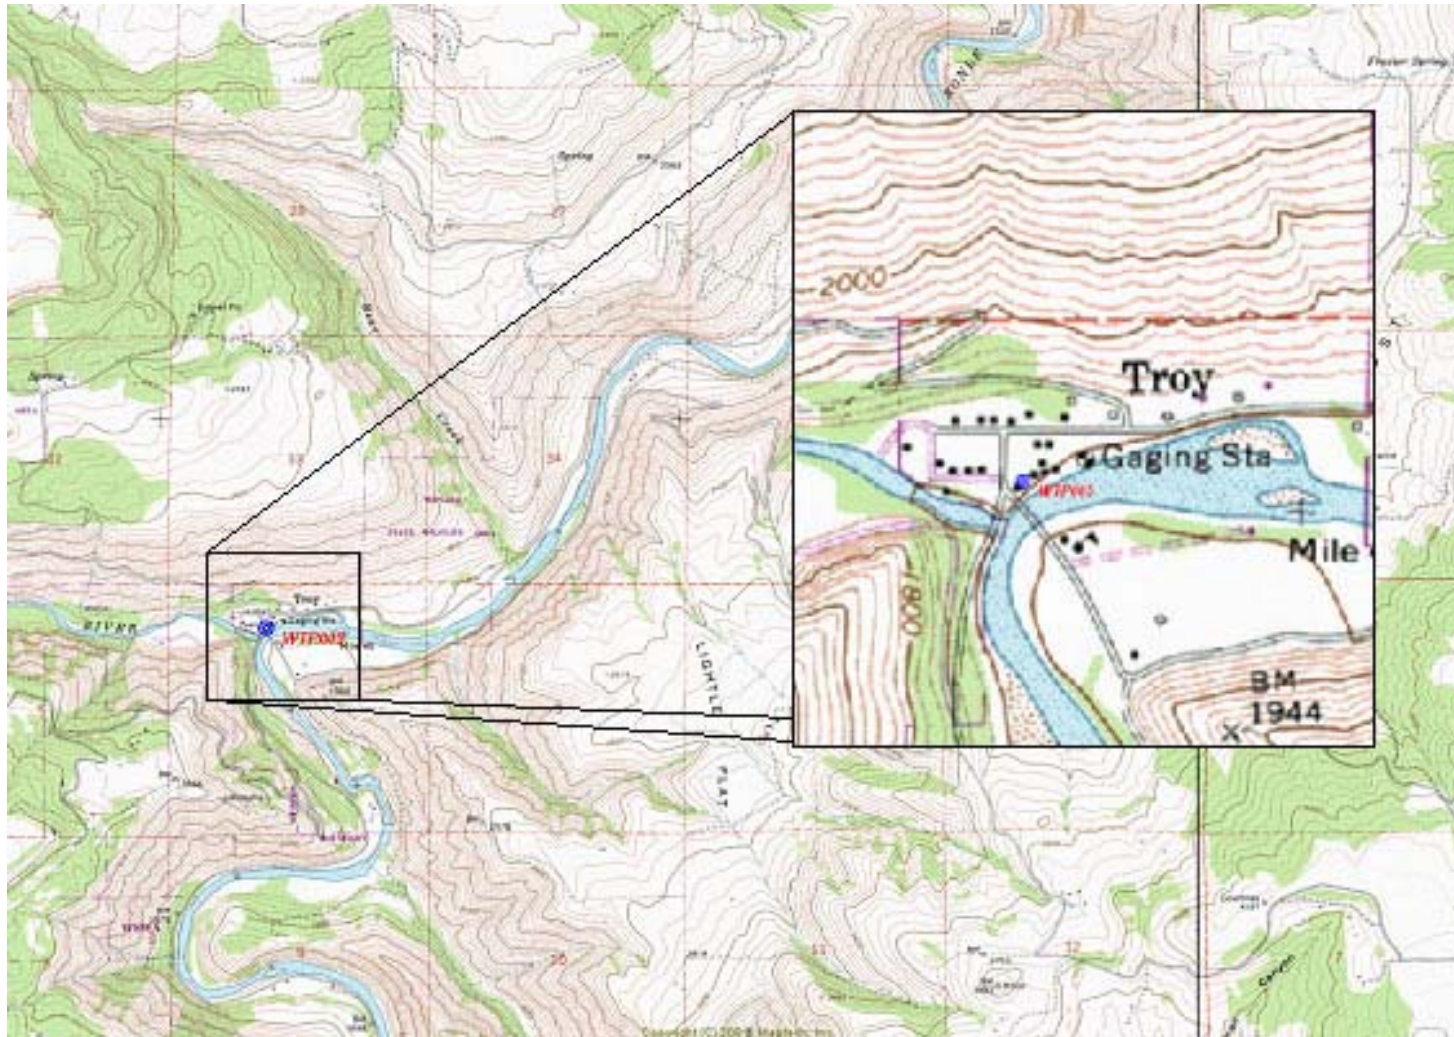

**Wallowa Resources Noxious Weed Bounty Maps 2005-2006**  
**Whitetop Known Distribution**  
Blue markers indicate small patches

Washington – All Known Sites (see following maps for more precise locations)

**Wallowa Resources Noxious Weed Bounty Maps 2005-2006**  
**Whitetop Known Distribution**  
Blue markers indicate small patches

Washington - Rogersburg Area Known Sites

**Wallowa Resources Noxious Weed Bounty Maps 2005-2006**  
**Whitetop Known Distribution**  
Blue markers indicate small patches

Oregon – All Known Sites (see following maps for more precise locations)

**Wallowa Resources Noxious Weed Bounty Maps 2005-2006**  
**Whitetop Known Distribution**  
Blue markers indicate small patches

Oregon - Troy Area Known Sites

**Wallowa Resources Noxious Weed Bounty Maps 2005-2006**  
**Whitetop Known Distribution**  
Blue markers indicate small patches

Oregon - Wildcat Area Known Sites