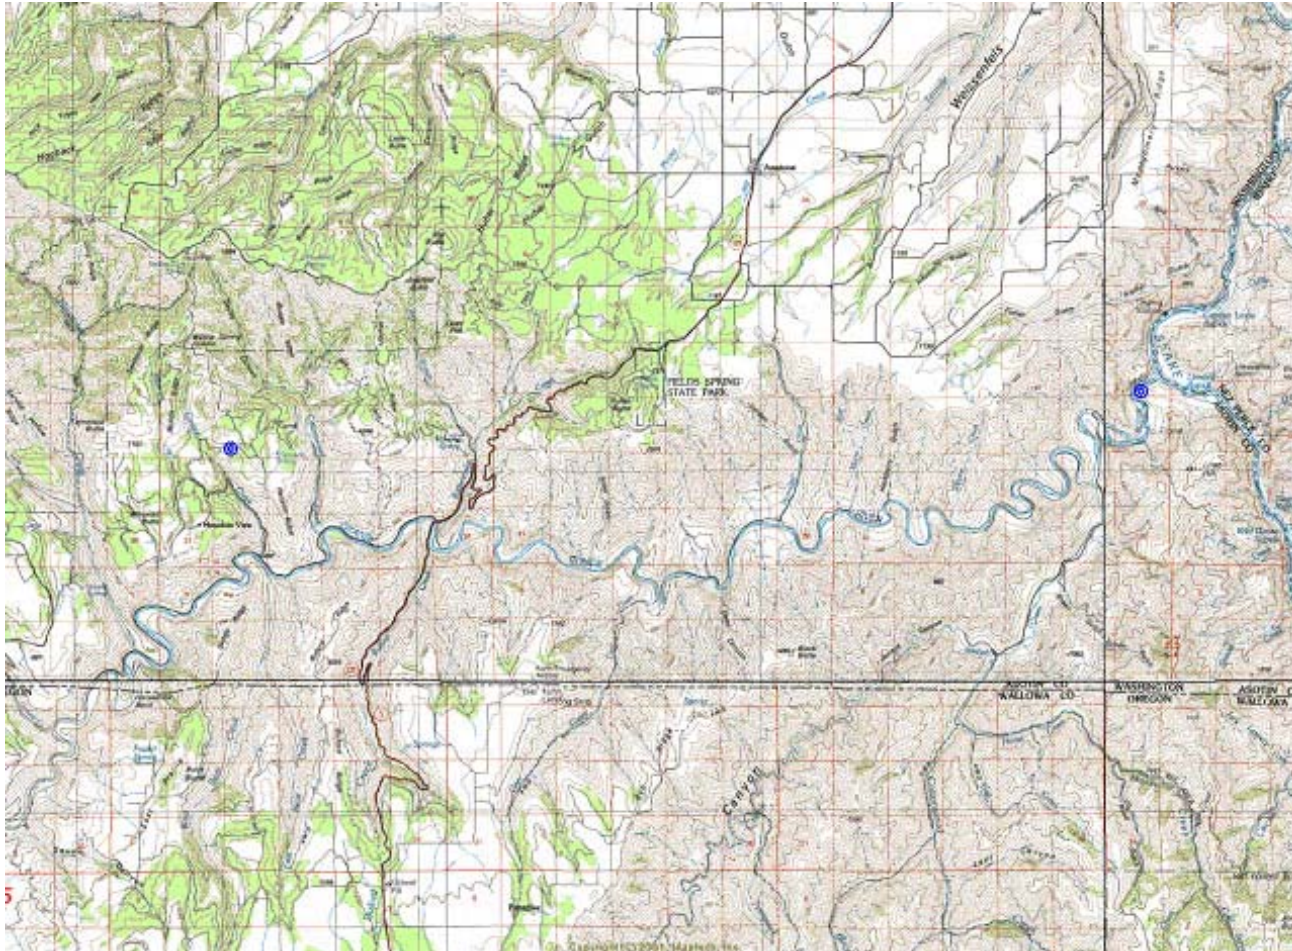

**Wallowa Resources Noxious Weed Bounty Maps 2005-2006**  
**Whitetop Known Distribution**  
Blue markers indicate small patches

Washington – All Known Sites (see following maps for more precise locations)

**Wallowa Resources Noxious Weed Bounty Maps 2005-2006**  
**Whitetop Known Distribution**  
Blue markers indicate small patches

Washington - Rogersburg Area Known Sites

**Wallowa Resources Noxious Weed Bounty Maps 2005-2006**  
**Whitetop Known Distribution**  
Blue markers indicate small patches

Oregon – All Known Sites (see following maps for more precise locations)

**Wallowa Resources Noxious Weed Bounty Maps 2005-2006**  
**Whitetop Known Distribution**  
Blue markers indicate small patches

Oregon - Troy Area Known Sites

**Wallowa Resources Noxious Weed Bounty Maps 2005-2006**  
**Whitetop Known Distribution**  
Blue markers indicate small patches

Oregon - Wildcat Area Known Sites