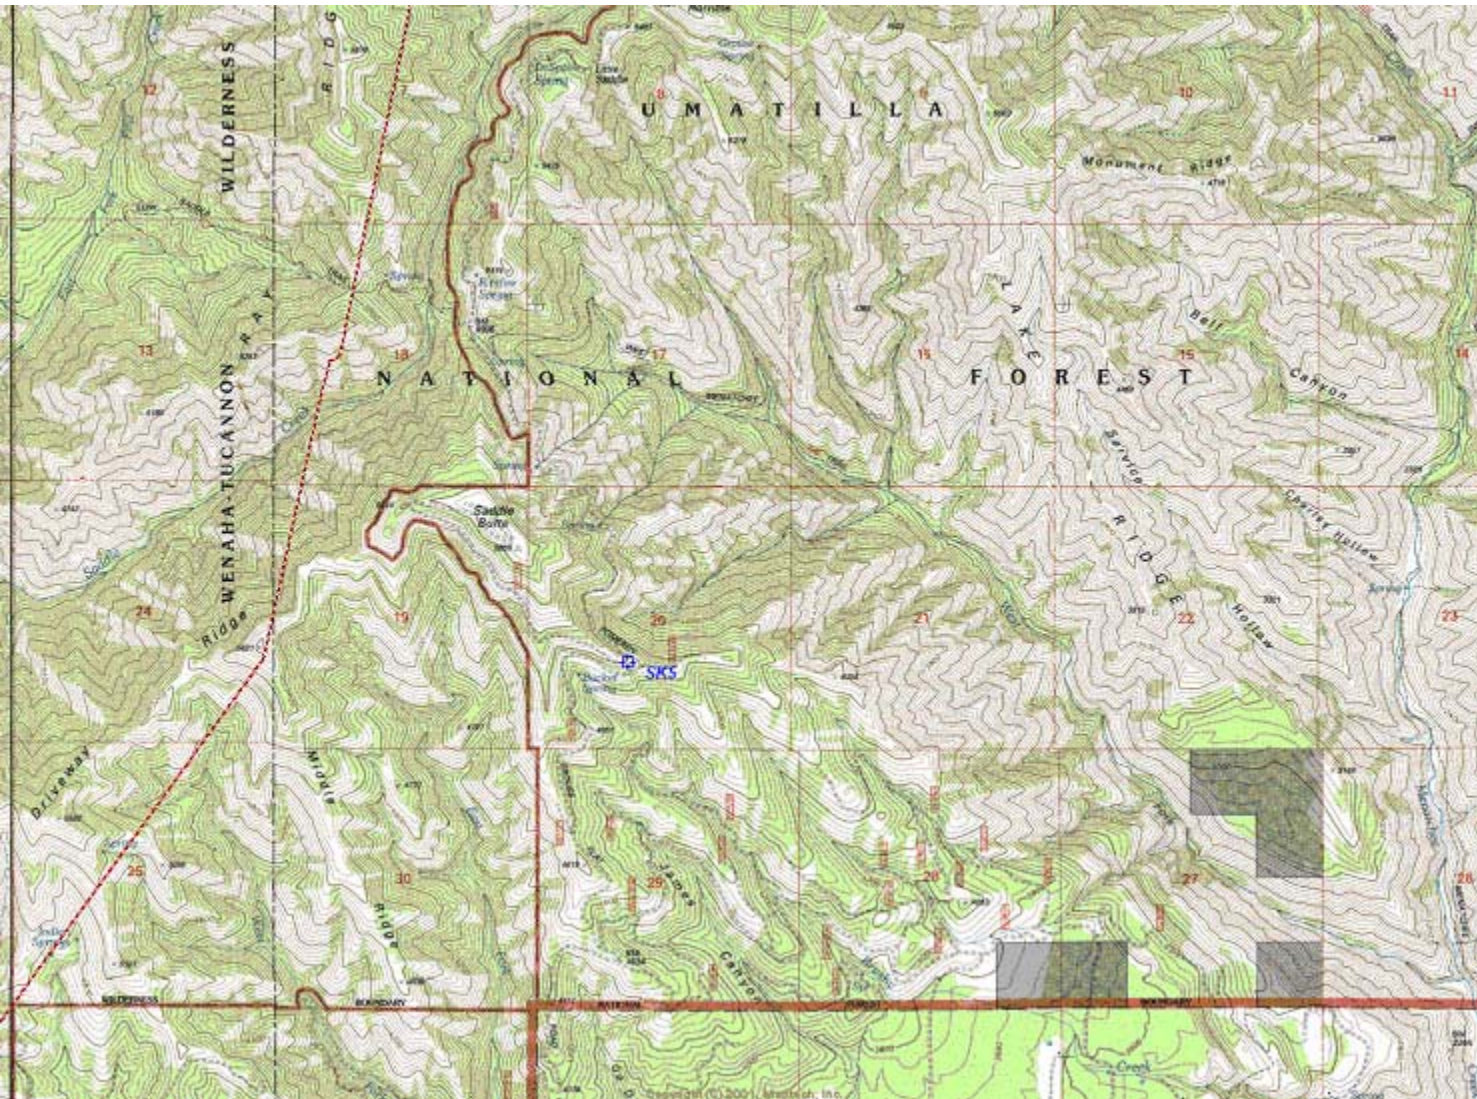

**Wallowa Resources Noxious Weed Bounty Maps 2005-2006**  
**Spotted Knapweed Known Distribution**

Blue polygons indicate Spotted Knapweed infestations and blue markers indicate small patches

Washington - Saddle Butte Area Known Sites

**Wallowa Resources Noxious Weed Bounty Maps 2005-2006**  
**Spotted Knapweed Known Distribution**

Blue polygons indicate Spotted Knapweed infestations and blue markers indicate small patches

Washington - Puffer Butte Area Known Sites