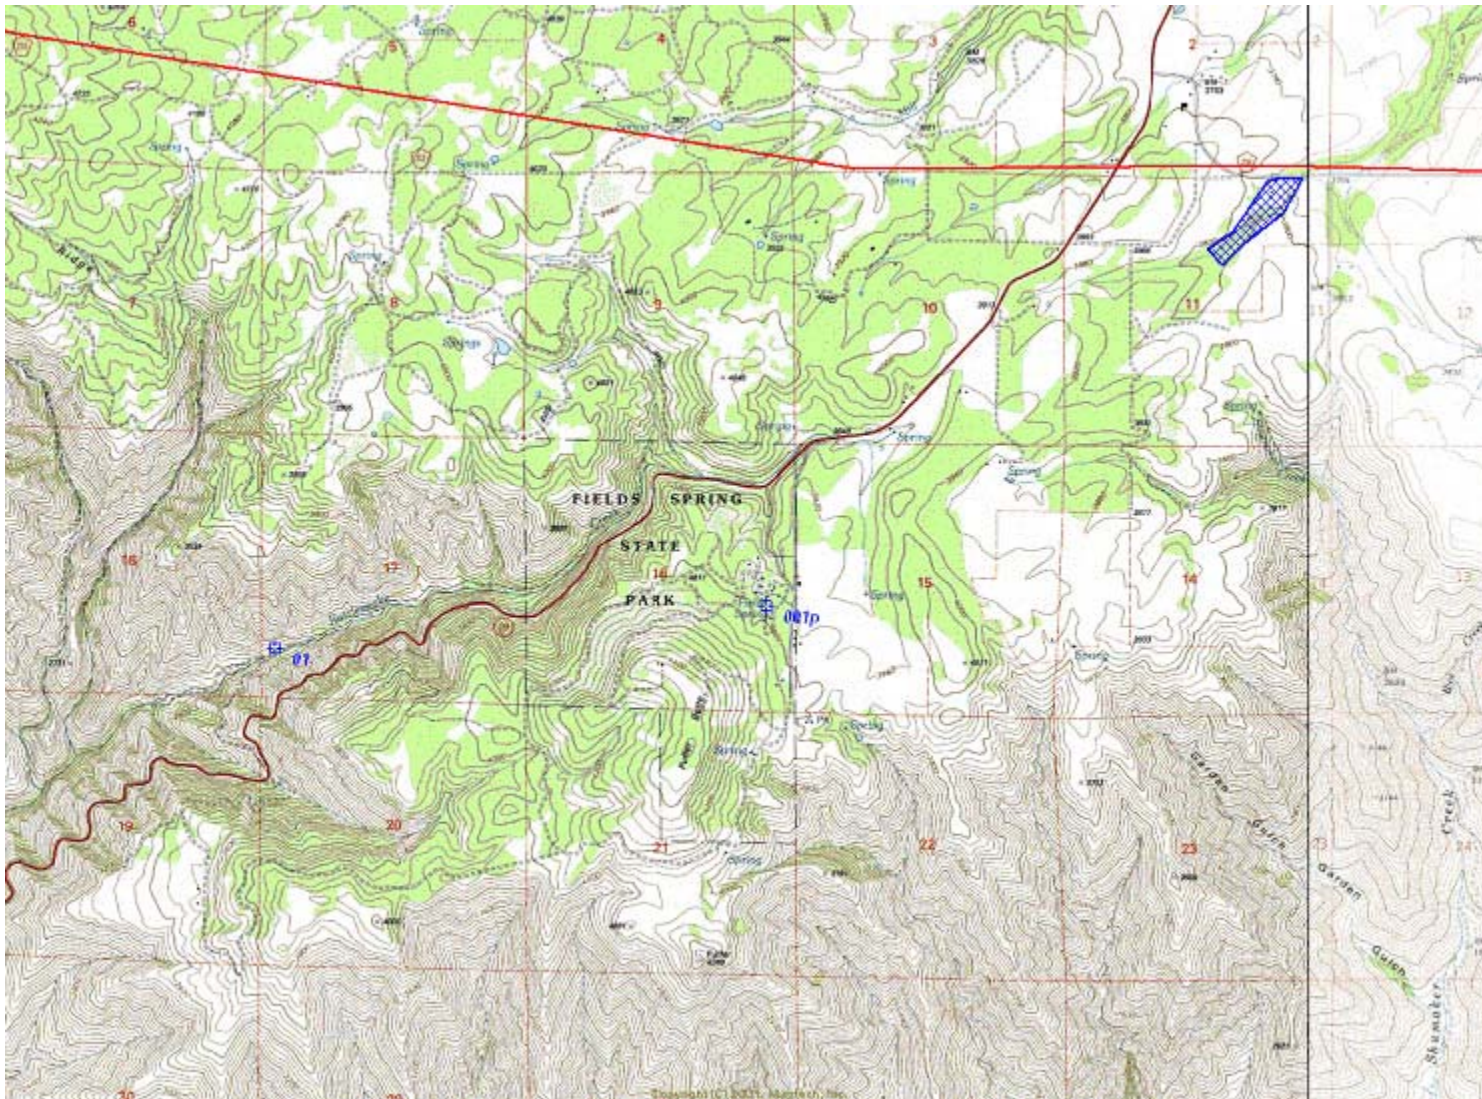

**Wallowa Resources Noxious Weed Bounty Maps 2005-2006**  
**Spotted Knapweed Known Distribution**

Blue polygons indicate Spotted Knapweed infestations and blue markers indicate small patches

Washington - Saddle Butte Area Known Sites

**Wallowa Resources Noxious Weed Bounty Maps 2005-2006**  
**Spotted Knapweed Known Distribution**

Blue polygons indicate Spotted Knapweed infestations and blue markers indicate small patches

Washington - Puffer Butte Area Known Sites