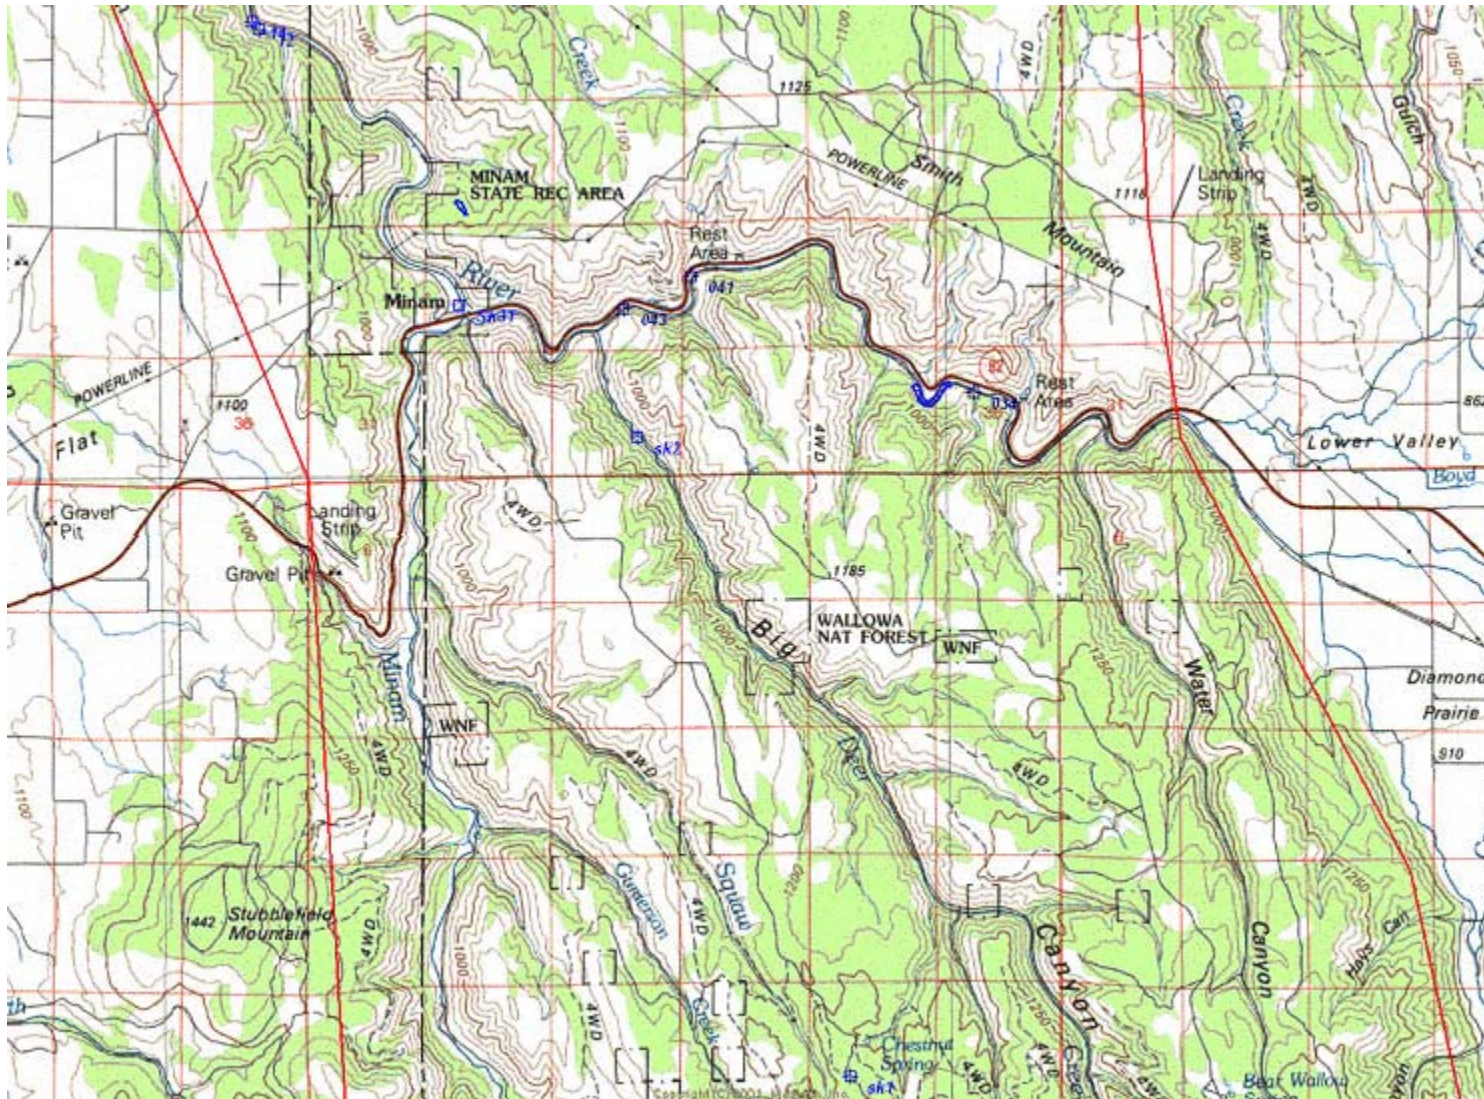

Wallowa Resources Noxious Weed Bounty Maps 2005-2006 Spotted Knapweed Known Distribution

Blue polygons indicate Spotted Knapweed infestations and blue markers indicate small patches

Oregon - Minam Area Known Sites

Wallowa Resources Noxious Weed Bounty Maps 2005-2006
Spotted Knapweed Known Distribution

Blue polygons indicate Spotted Knapweed infestations and blue markers indicate small patches

Oregon - Grossman Area Known Sites

Wallowa Resources Noxious Weed Bounty Maps 2005-2006
Spotted Knapweed Known Distribution

Blue polygons indicate Spotted Knapweed infestations and blue markers indicate small patches

Oregon - North Highway Area Known Sites