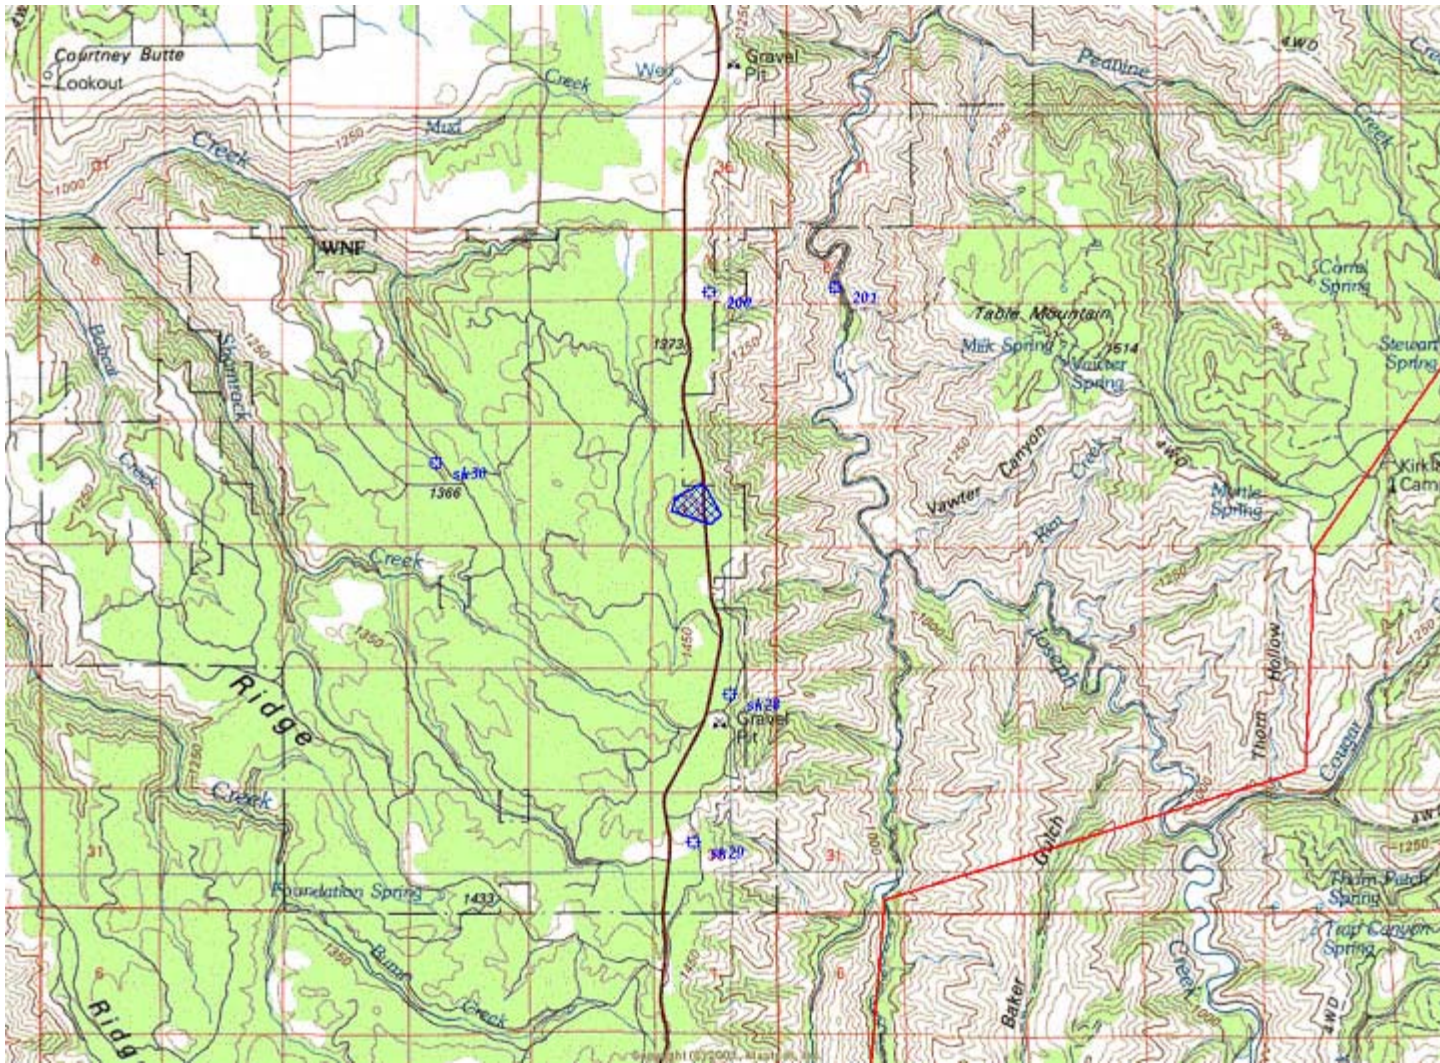

Wallowa Resources Noxious Weed Bounty Maps 2005-2006 Spotted Knapweed Known Distribution

Blue polygons indicate Spotted Knapweed infestations and blue markers indicate small patches

Oregon - Minam Area Known Sites

Wallowa Resources Noxious Weed Bounty Maps 2005-2006
Spotted Knapweed Known Distribution

Blue polygons indicate Spotted Knapweed infestations and blue markers indicate small patches

Oregon - Grossman Area Known Sites

Wallowa Resources Noxious Weed Bounty Maps 2005-2006
Spotted Knapweed Known Distribution

Blue polygons indicate Spotted Knapweed infestations and blue markers indicate small patches

Oregon - North Highway Area Known Sites