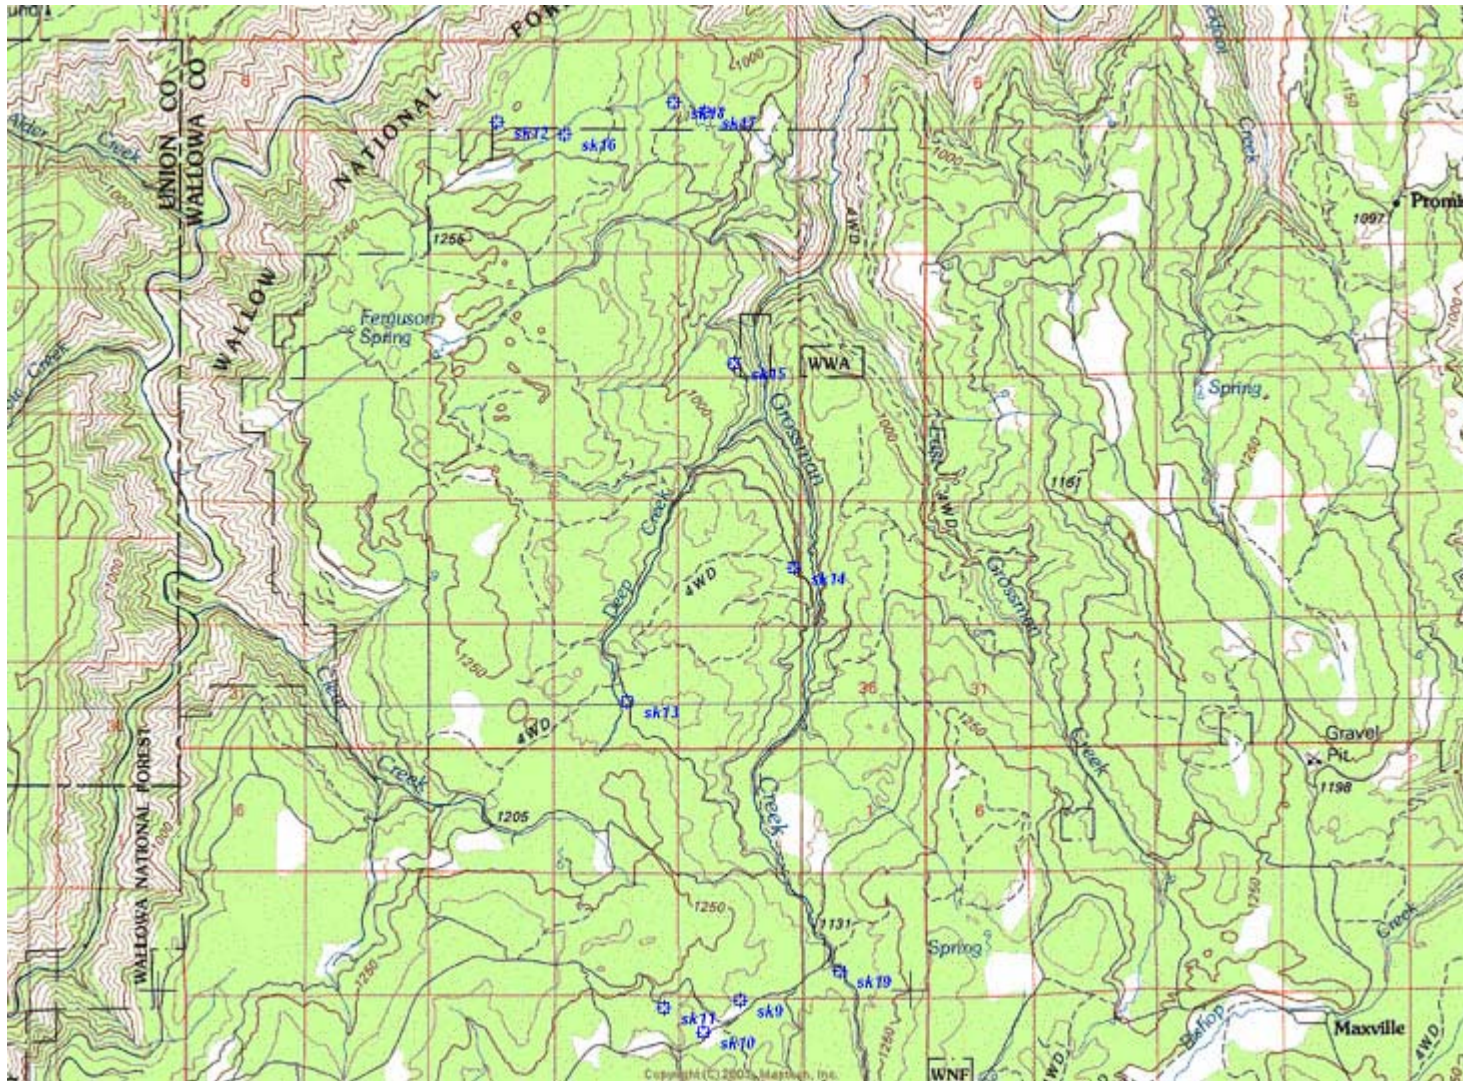

Wallowa Resources Noxious Weed Bounty Maps 2005-2006 Spotted Knapweed Known Distribution

Blue polygons indicate Spotted Knapweed infestations and blue markers indicate small patches

Oregon - Minam Area Known Sites

Wallowa Resources Noxious Weed Bounty Maps 2005-2006
Spotted Knapweed Known Distribution

Blue polygons indicate Spotted Knapweed infestations and blue markers indicate small patches

Oregon - Grossman Area Known Sites

Wallowa Resources Noxious Weed Bounty Maps 2005-2006
Spotted Knapweed Known Distribution

Blue polygons indicate Spotted Knapweed infestations and blue markers indicate small patches

Oregon - North Highway Area Known Sites